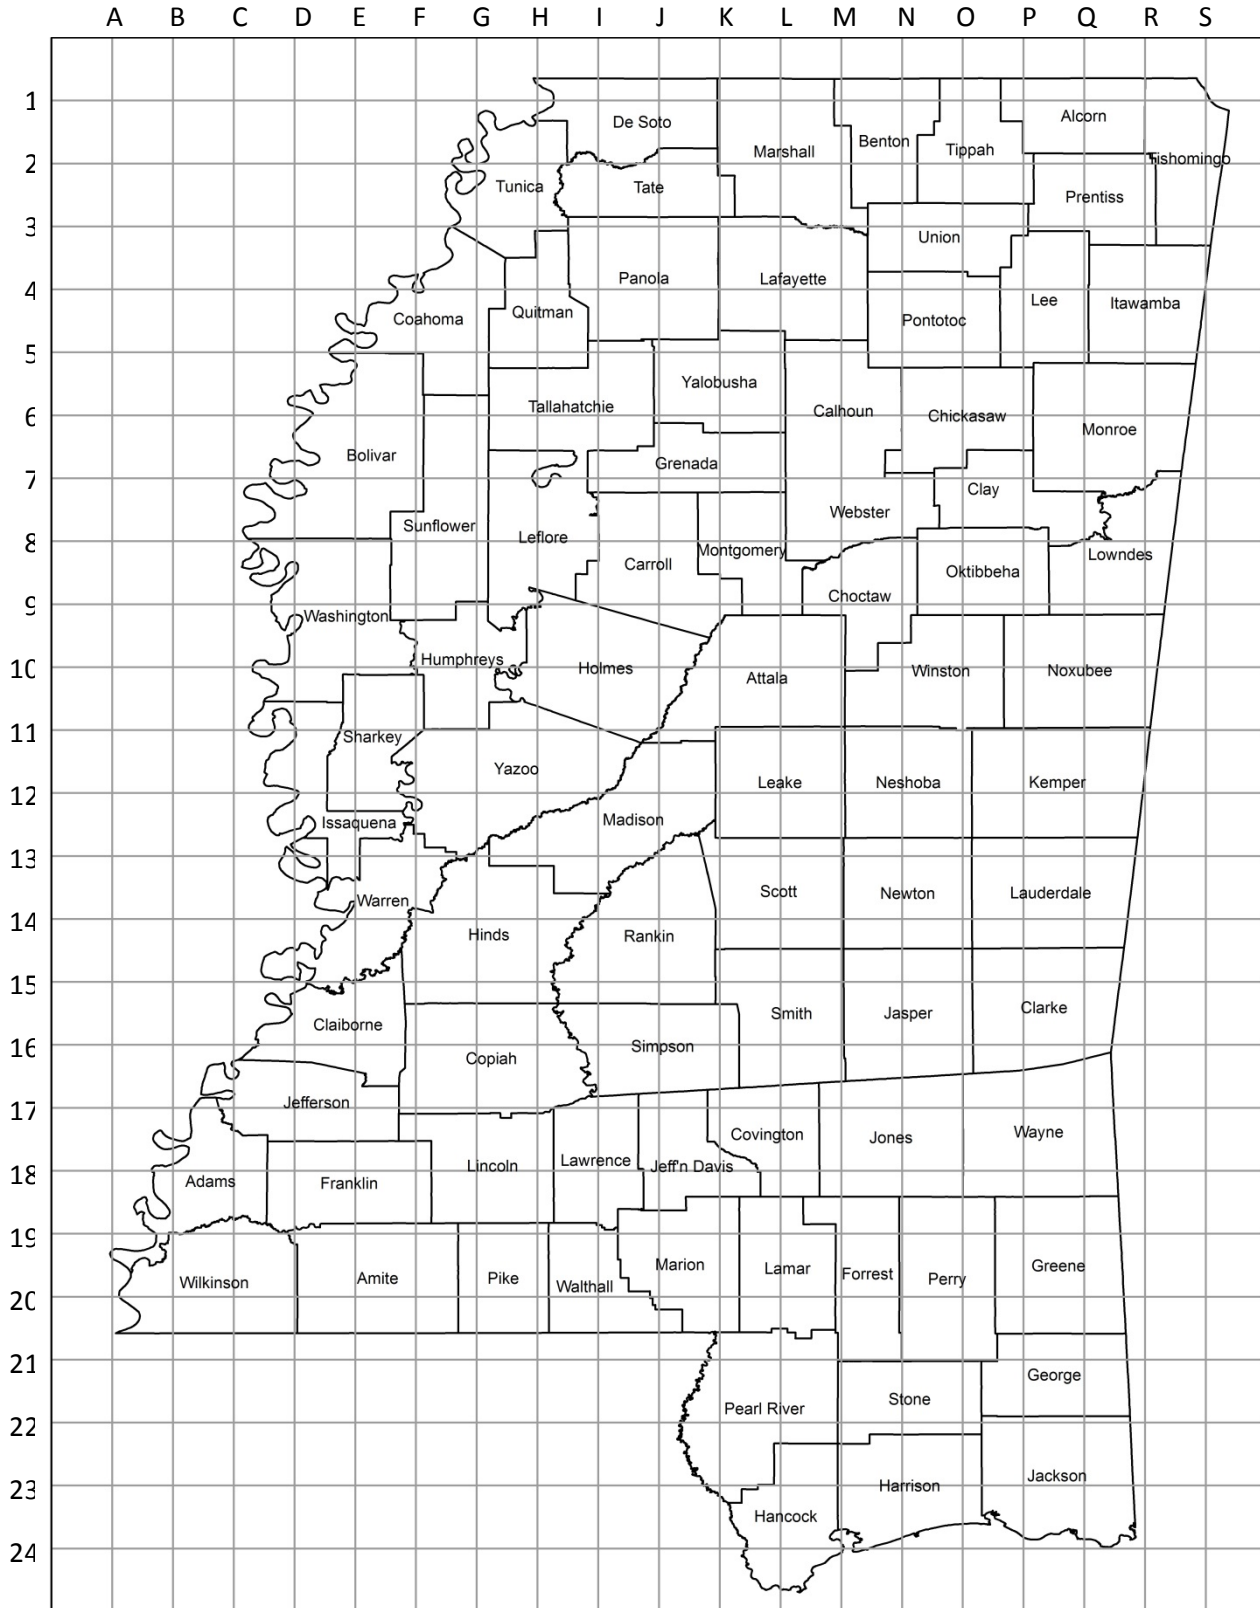

Name: _____

BEAR SIGHTING MAP

(Data based on reported 2013 sightings and bear locations.)
for more information go to www.msbear.org

Name: _____

WHERE ARE BLACK BEARS IN MISSISSIPPI?

When people in Mississippi see a black bear they call the Mississippi Department of Wildlife, Fisheries, and Parks and report where they saw it. Biologists with the department keep track of bear sightings. Color in the counties where bear have been seen using the information below.

Counties with bear sightings:

Northwest

Tate
Coahoma
Grenada
Bolivar
Washington
Sharkey
Issaquena
Holmes

Southwest

Wilkinson
Amite
Adams
Franklin
Jefferson
Claiborne
Hinds

Northeast

Tishomingo
Prentiss
Lee
Calhoun
Lafayette

Southeast

Jones
Forrest
Pearl River
Harrison
Jackson
Stone
George
Greene

One way that biologists in Mississippi study black bear is to catch them, put radio-collars on them, then turn them loose. These collars give out a signal that lets the biologist find the bear. The biologist can learn what habitat the bears use. The points below are bear locations found by biologists. Plot them on the same map as the sightings.

Bear Locations:

B-20	D-16	E-16
D-6	E-5	F-12
D-7	E-6	G-4
D-8	E-10	G-12
D-11	E-11	N-23
D-12	E-12	O-21
D-13	E-13	Q-14
D-15	E-15	

(Data based on reported 2013 sightings and bear locations.)
for more information go to www.msbear.org